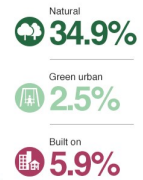

Local

Land Use

How diverse are local and UK landscapes?

I can identify some types of land use using maps and ariel images.

I can explain how different parts of the UK have are used for different types of farming.

I can use 4 figure grid references to identify different types of land use.

Words I need to know

Region, county, map, stereotype, diversity, migration, emigration, immigration, census, data, population, economic, multiculturalism